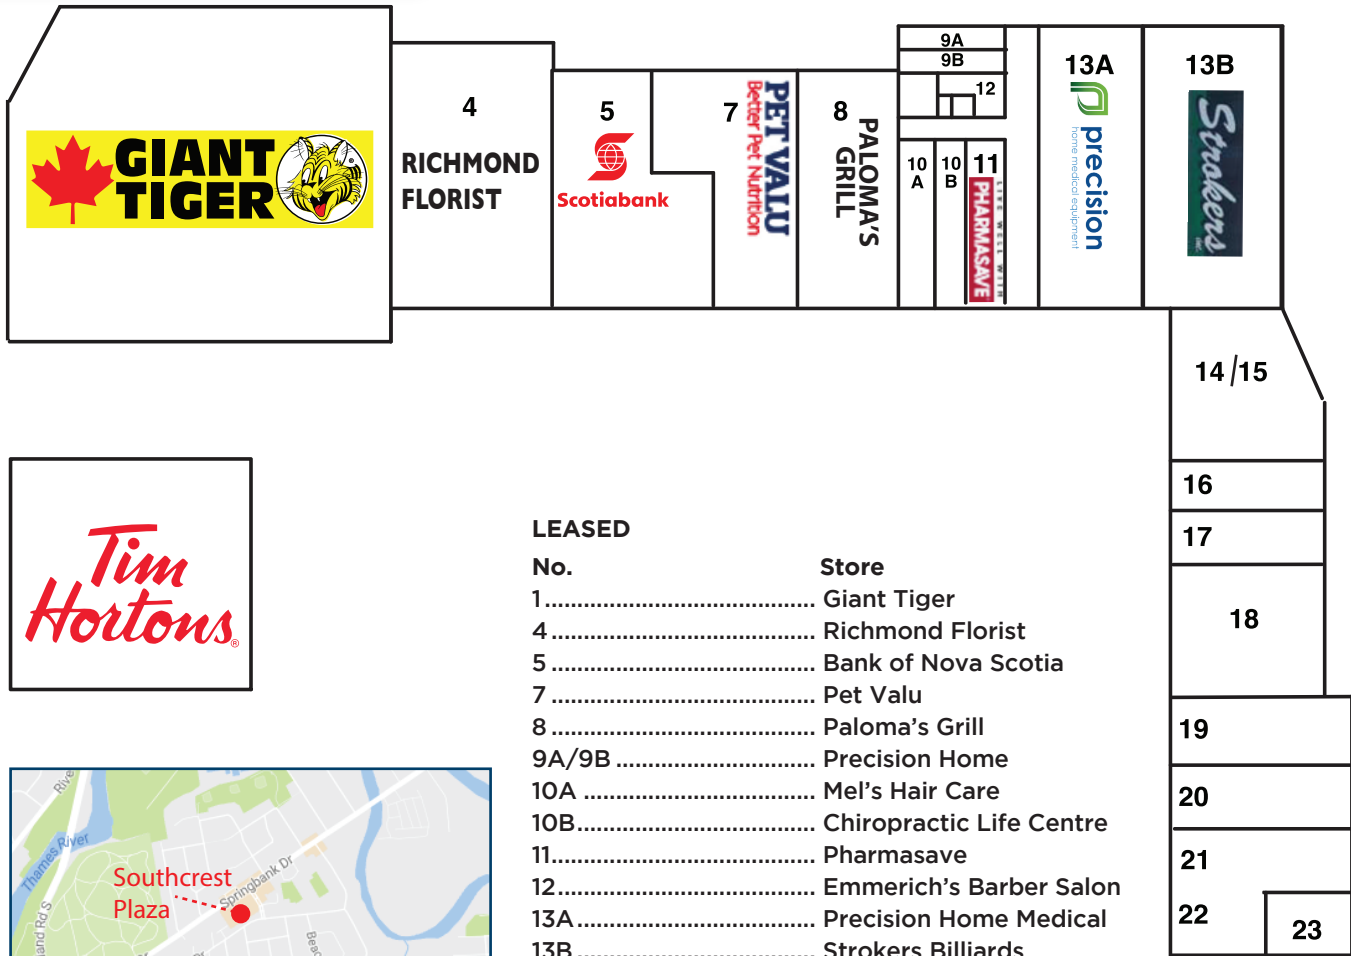

DORAL

HOLDINGS LIMITED

www.doralholdings.com

800 Niagara Street, Suite GG1
Welland, ON, L3C 5Z4

LEASED

No.	Store
1.....	Giant Tiger
4.....	Richmond Florist
5.....	Bank of Nova Scotia
7.....	Pet Valu
8.....	Paloma's Grill
9A/9B.....	Precision Home
10A.....	Mel's Hair Care
10B.....	Chiropractic Life Centre
11.....	Pharmasave
12.....	Emmerich's Barber Salon
13A.....	Precision Home Medical
13B.....	Stokers Billiards
14/15.....	Fatty Patty's Restaurant
16.....	The Book Addict
17.....	Keith Davis Jewellers
18.....	RouteOne Trading International Ltd.
19.....	Luxury Nails
20.....	Berkshire Wine Cellars
21/22.....	Ideal Monuments
23.....	The Shaggy Dog
PAD1.....	Tim Hortons

Southcrest Plaza is located at the corner of Springbank Drive and Kemanhan Parkway in London, Ontario. Situated between downtown London and West End. The plaza is anchored by Giant Tiger and has access to a population of 300,000 within a five mile trade area